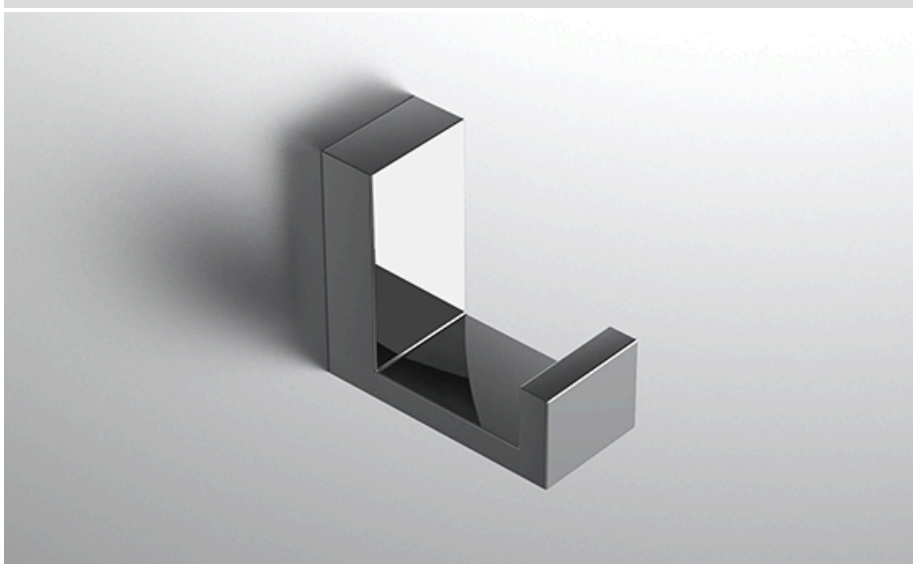

# neelnox

LET  
THERE  
BE **DESIGN.**

## FEATURES

- Premium 304 Grade Stainless Steel
- Solid Mount Construction
- Concealed Installation Hardware
- State of the art wall anchors included for installation on Dry wall or Tile